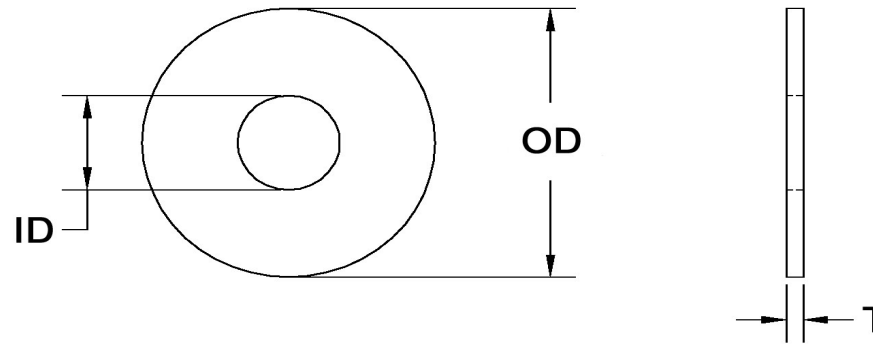

| ID+.015-.005 | OD+.03-.007 | T+.012-.01 | Screw Size |
|--------------|-------------|------------|------------|
| 0.531 | 1.250 | 0.100 | 1/2 |

Dimensions in Inches

SEASTROM MANUFACTURING CO., INC.
 456 SEASTROM STREET
 TWIN FALLS, IDAHO 83301
 (208) 737-4300 FAX (208) 734-7222

ALL INFORMATION
 COPYRIGHTED BY
 SEASTROM MFG. ©

| | |
|--------------------|---|
| PART NO.: | 5718-500R-100 |
| PART NAME: | Washers, Flat Round |
| MATERIAL: | Beryllium Copper |
| HEAT TREAT: | Please refer to Material & Finish Specifications in Engineering Resources |
| FINISH: | None |